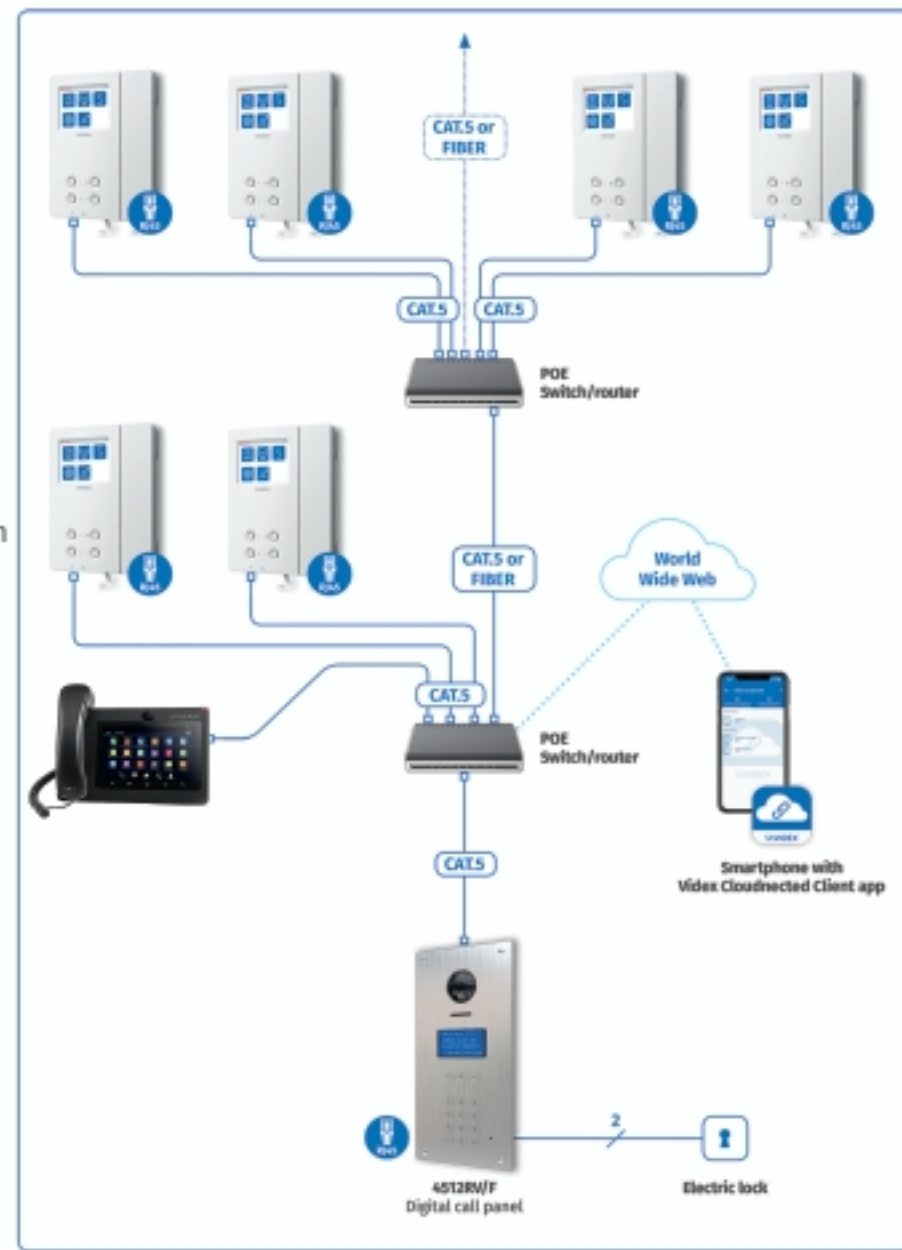

SHINY GOLD
OT2010/SN

MAIN SPECIFICATIONS:

- 4000 Series Modular System
- Functional or digital call panel with Back lit alpha-numeric (A-F) keypad or name search & scroll facility keypad and 128x64 pixel graphical LCD display providing clear visual messages.
- Call progress LED's or Speech annunciation
- Optional integrated proximity access control
- Programmable call & conversation time
- SIP compliant call panels
- Dry contact relay outputs on both indoor & outdoor station
- Active low inputs on both indoor & outdoor station
- POE Indoor stations & Outdoor Stations (Not functional version)
- Outdoor stations with video input for external composite camera
- Up to 16 indoor station per apartment
- Up to 10.000 apartments
- Unlimited door panels
- RJ45 Plug
- Connection via LAN, WAN or private network
- Call log features with picture capture facility
- Intercommunication facility
- Door stations address book with selective camera recall
- System relays (remote or door panel) address book with activation by touch screen or button
- Free Android & iOS app with multiple installation management

SOFTWARE AND APPS

Download on the
App Store

GET IT ON
Google Play

ساختمان کرانه- پارک وی

ساختمان مسکونی - آجودان

برج آرام - ولنچک

ساختمان مسکونی - دروس

ساختمان مسکونی - دروس